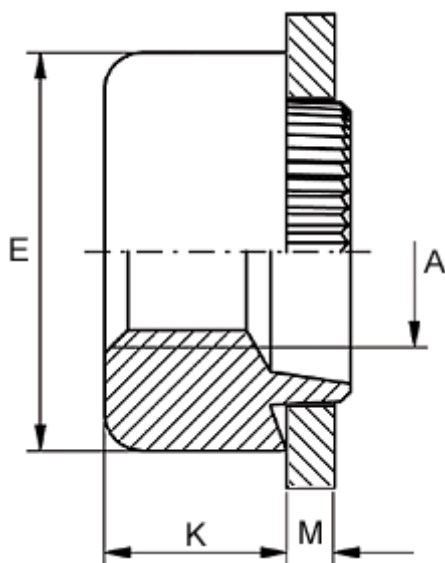

Article number: 12701000140800

Description: KLEE-coil 701 000 140.800  
M14 Brass

## Measures

|  |              |
|--|--------------|
| Female thread A                            | = M14        |
| Height K                                   | = 10.0       |
| Outer diameter E                           | = 25.0       |
| Plate thickness                            | = 0.5 to 0.6 |
| Recommended bore diameter for extreme load | = 19.0       |
| Recommended bore diameter for normal use   | = 20.0       |